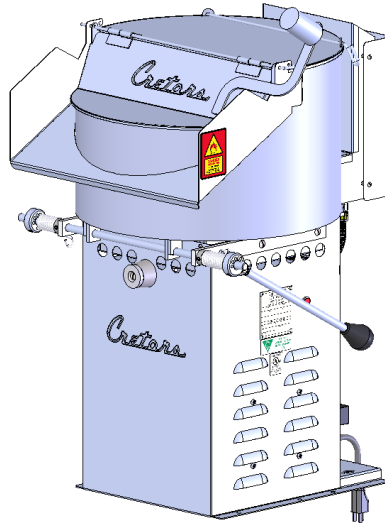

Gas Giant Thunder Kettle 60 Oz

Part Number	Voltage	Wattage	BTU	NEMA Plug	Dimensions
GT60 (NG OR Propane)	120V / 60HZ 230V / 50HZ	160 WATTS	37,500 (NG) 38,500 (Propane)	5-15 (US & Canada)	SEE BELOW